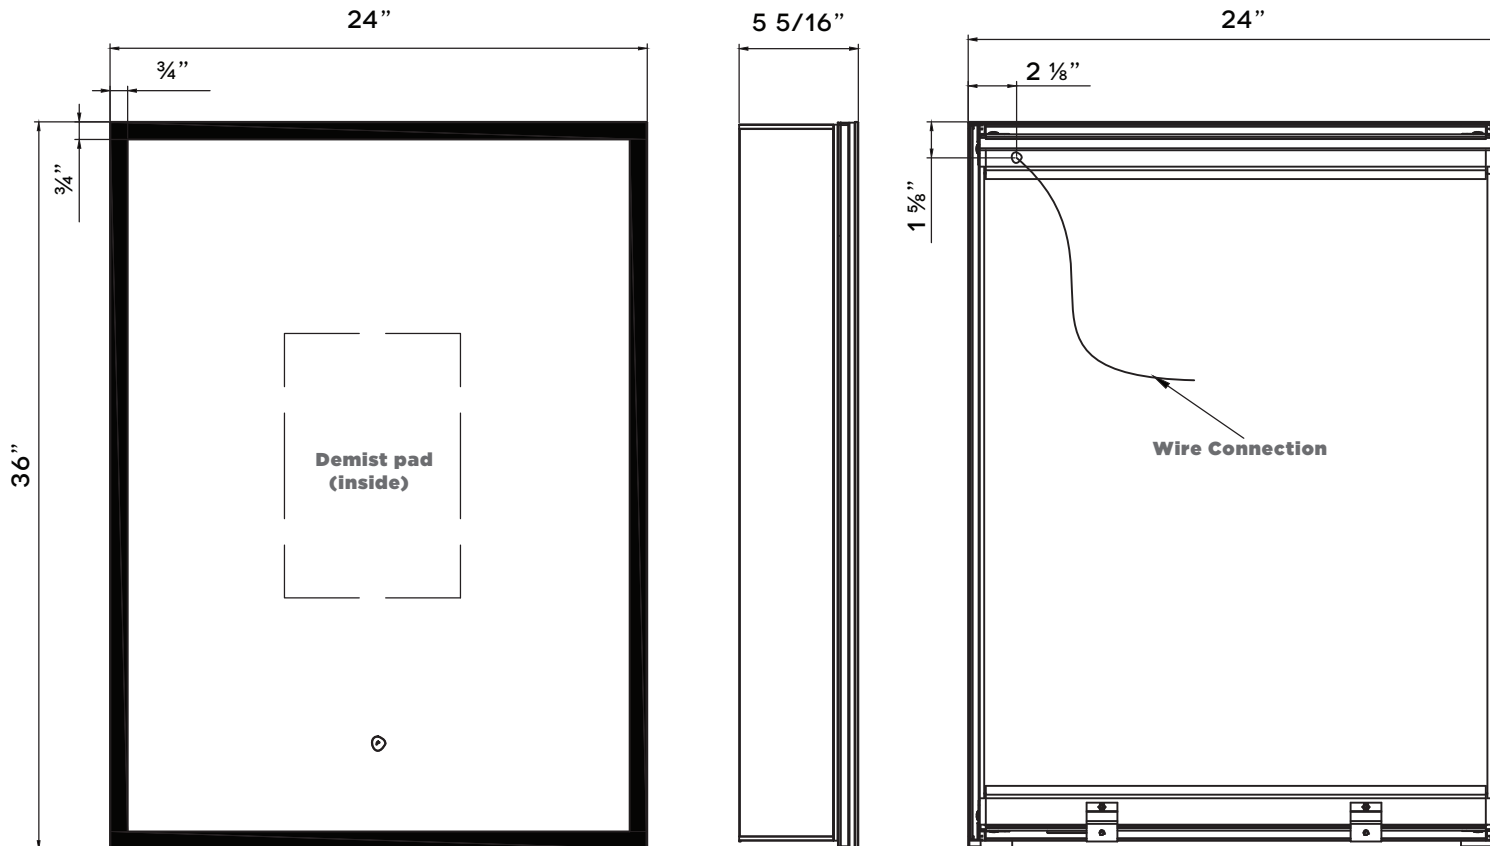

DIMENSIONS/TECHNICAL DATA

**AURA™ SMART CABINET
ITEM #AME2436**

ATTENTION! Dimensions may vary by up to 3/8". It is highly recommended to pull all dimensions of actual model for installation and measuring purposes.